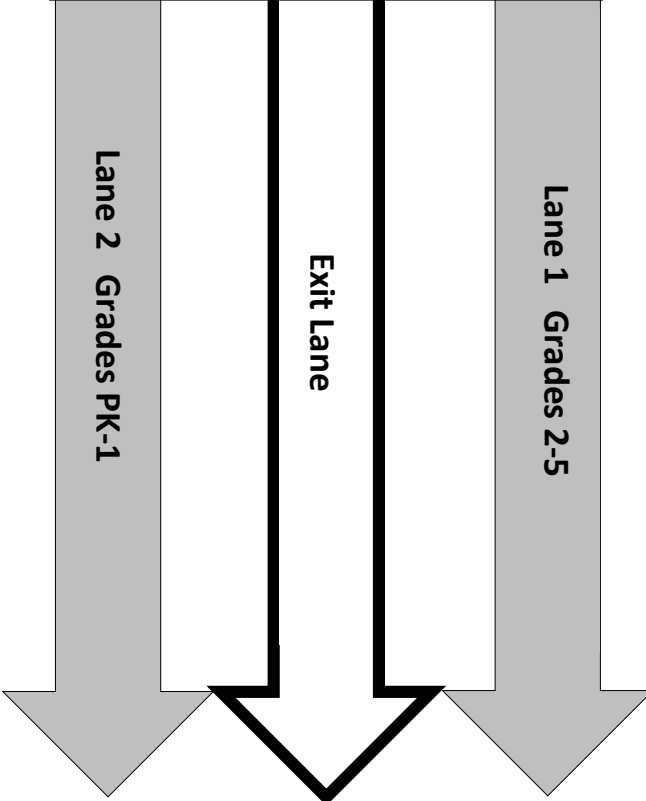

Swenson Farms Blvd.

- Parent Valet Lanes –
- Enter at school marquee.
 - Sort into two lanes.
 - Yield to school personnel.
 - If you have multiple children, go in the lane of youngest child.

- Parent Park and Walk Up –
- Enter at crossing guard location
 - Park in stadium parking
 - Walk up to Gate 18

Gate 18

Parent Parking Lot
Walk Up to Gate 18

Football Stadium